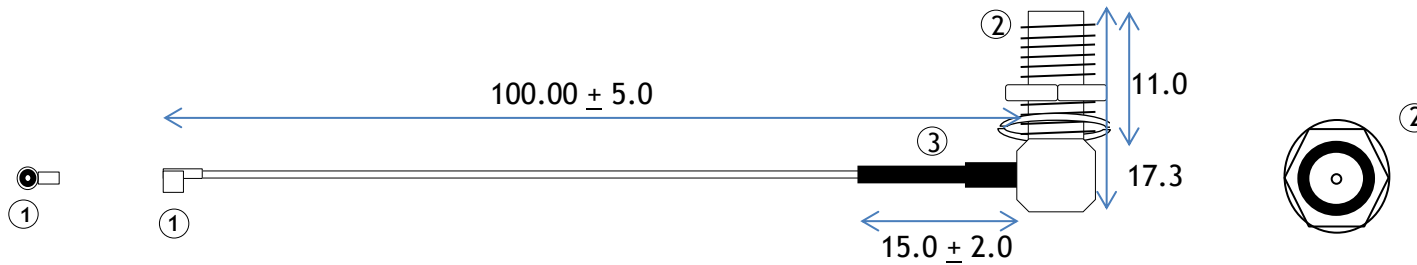

Part No.	Revisions			Drawn	Date	Checked	Date
	Rev	Description					
LPRS-UFL-N-N-100-SMA-R-F-B	V1.0	IPEX U.FL + SMA Female Right Angled Bulkhead		RH	12/12/16		

Tel: +44 (0) 1993 709418/776488  
 Fax Sales: +44 (0) 1993 708575  
 Fax Admin: +44 (0) 1993 705415  
 Email: [info@lprs.co.uk](mailto:info@lprs.co.uk)  
 Website: [www.lprs.co.uk](http://www.lprs.co.uk)

1	I-PEX MHF II U.FL connector
2	SMA Right angled (Nut and washer incl.)
3	Heat shrink tube Length 15mm
Specification	
Impedance	50Ω
Freq. Range	0 to 6GHz
Not to scale	
Page 1 of 1	

Head Office:-  
 Low Power Radio Solutions Ltd  
 Two Rivers Industrial Estate,  
 Station lane, Witney Oxon OX284BH  
 Registered in England No. 1921587